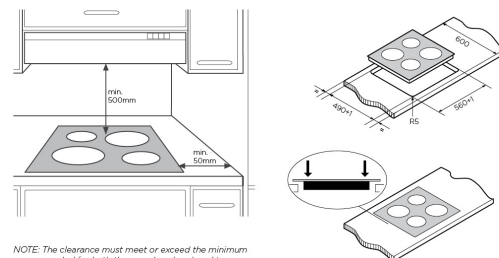

60cm electric cooktops

WHC642BC, WHC642SC, WHC633BD, WHC643BD

DIMENSIONS

Total product height (mm) - 51, Total product width (mm) - 590, Total product depth (mm) - 520, Cut out width (mm) - 560, Cut out depth (mm) - 490