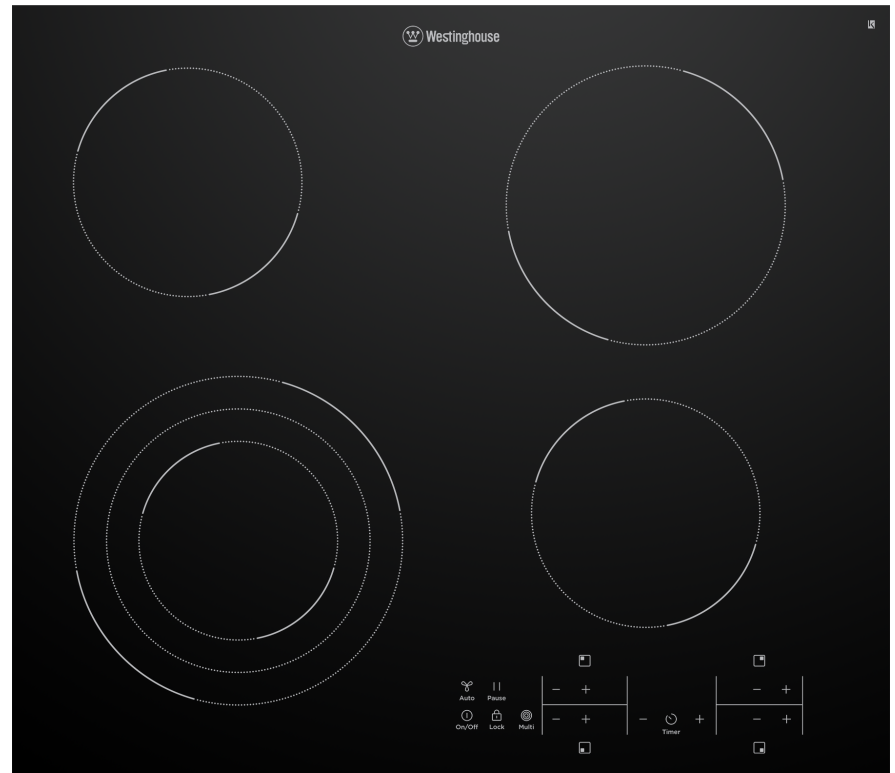

WHC643BD

60cm 4 zone ceramic cooktop with Hob2Hood, triple variable zone, touch controls, and Pause function.

Features

- Hob2Hood
- Triple Zone
- Touch on glass controls
- Pause
- QuickCook Timer
- 2.3kW powerful zone
- Residual Heat Indicator
- Child safety lock
- Easy clean ceramic surface